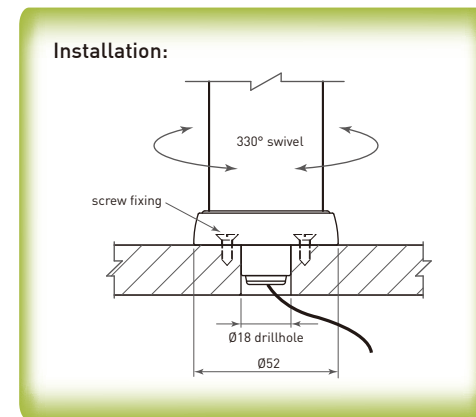

wooden top mounting

## Mini-X Tower Display LED Light | [PLD1531](#) & [PLD1031](#)

## Mini-X Tower Display LED Light | [PLD1531](#) & [PLD1031](#)

- Application: individual spot illumination for showcase, jewellery display
- Solid aluminium housing, plastic grommet
- Compatible power supply: 350mA constant current LED driver

### 350mA Constant Current AC / DC LED Driver

- LD350 AC/DC LED driver connects single or multiple lights depending on the power capacity

Illustration	Article Code	Model	Description
			<b>Mini-X Tower Display LED Light</b> with grommet stand (Ø18mm drillhole), screw fixing With 40° optical lens, 36° tilt & 360° swivel, black
	09.531.321	PLD1531-23NK-CW	cool white, 3 LEDs 3.6 watts
	09.531.311	PLD1531-23NK-WW	warm white, 3 LEDs 3.6 watts
	09.532.321	PLD1531-34NK-CW	cool white, 4 LEDs 4.8 watts
	09.532.311	PLD1531-34NK-WW	warm white, 4 LEDs 4.8 watts
	09.533.321	PLD1531-45NK-CW	cool white, 5 LEDs 6 watts
	09.533.311	PLD1531-45NK-WW	warm white, 5 LEDs 6 watts
			<b>Mini-X Tower Display LED Light</b> with grommet stand (Ø18mm drillhole), screw fixing With 105° reflector & diffuser, bright silver
	09.631.221	PLD1031-23NB-CW	cool white, 3 LEDs 3.6 watts
	09.631.211	PLD1031-23NB-WW	warm white, 3 LEDs 3.6 watts