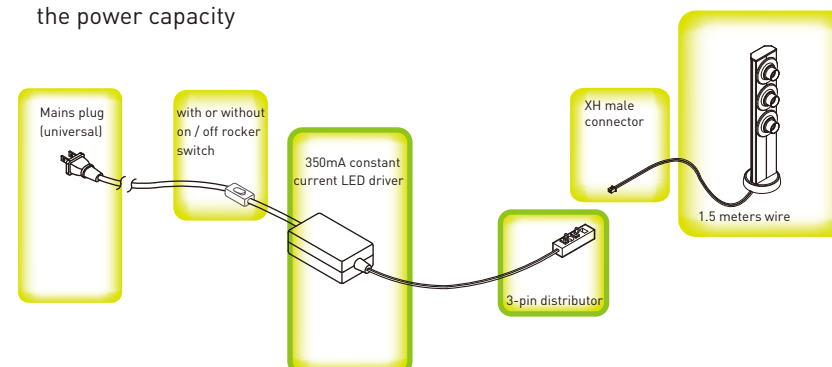

### 350mA Constant Current AC / DC LED Driver

- LD350 AC/DC LED driver connects single or multiple lights depending on the power capacity

Illustration	Article Code	Model	Description
			<b>Mini-X Tower Display LED Light</b> with grommet stand (Ø18mm drillhole), screw fixing With 40° optical lens, 36° tilt & 360° swivel, black
	09.531.321	PLD1531-23NK-CW	cool white, 3 LEDs 3.6 watts
	09.531.311	PLD1531-23NK-WW	warm white, 3 LEDs 3.6 watts
	09.532.321	PLD1531-34NK-CW	cool white, 4 LEDs 4.8 watts
	09.532.311	PLD1531-34NK-WW	warm white, 4 LEDs 4.8 watts
	09.533.321	PLD1531-45NK-CW	cool white, 5 LEDs 6 watts
	09.533.311	PLD1531-45NK-WW	warm white, 5 LEDs 6 watts
			<b>Mini-X Tower Display LED Light</b> with grommet stand (Ø18mm drillhole), screw fixing With 105° reflector & diffuser, bright silver
	09.631.221	PLD1031-23NB-CW	cool white, 3 LEDs 3.6 watts
	09.631.211	PLD1031-23NB-WW	warm white, 3 LEDs 3.6 watts