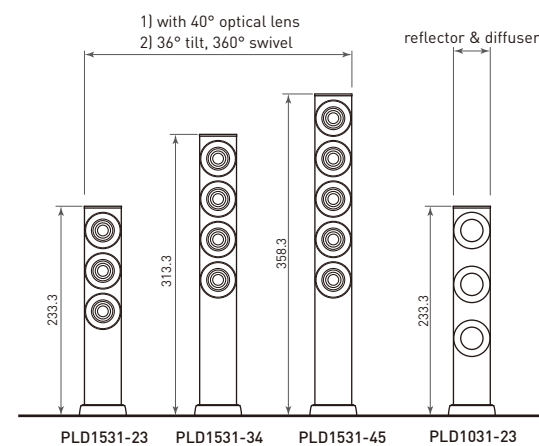

wooden top mounting

## Mini-X Tower Display LED Light | [PLD1531](#) & [PLD1031](#)

## Mini-X Tower Display LED Light | [PLD1531](#) & [PLD1031](#)

- Application: individual spot illumination for showcase, jewellery display
- Solid aluminium housing, plastic grommet
- Compatible power supply: 350mA constant current LED driver

### 350mA Constant Current AC / DC LED Driver

- LD350 AC/DC LED driver connects single or multiple lights depending on the power capacity

Illustration	Article Code	Model	Description
			<b>Mini-X Tower Display LED Light</b> with grommet stand (Ø18mm drillhole), screw fixing With 40° optical lens, 36° tilt & 360° swivel, black
	09.531.321	PLD1531-23NK-CW	cool white, 3 LEDs 3.6 watts
	09.531.311	PLD1531-23NK-WW	warm white, 3 LEDs 3.6 watts
	09.532.321	PLD1531-34NK-CW	cool white, 4 LEDs 4.8 watts
	09.532.311	PLD1531-34NK-WW	warm white, 4 LEDs 4.8 watts
	09.533.321	PLD1531-45NK-CW	cool white, 5 LEDs 6 watts
	09.533.311	PLD1531-45NK-WW	warm white, 5 LEDs 6 watts
			<b>Mini-X Tower Display LED Light</b> with grommet stand (Ø18mm drillhole), screw fixing With 105° reflector & diffuser, bright silver
	09.631.221	PLD1031-23NB-CW	cool white, 3 LEDs 3.6 watts
	09.631.211	PLD1031-23NB-WW	warm white, 3 LEDs 3.6 watts